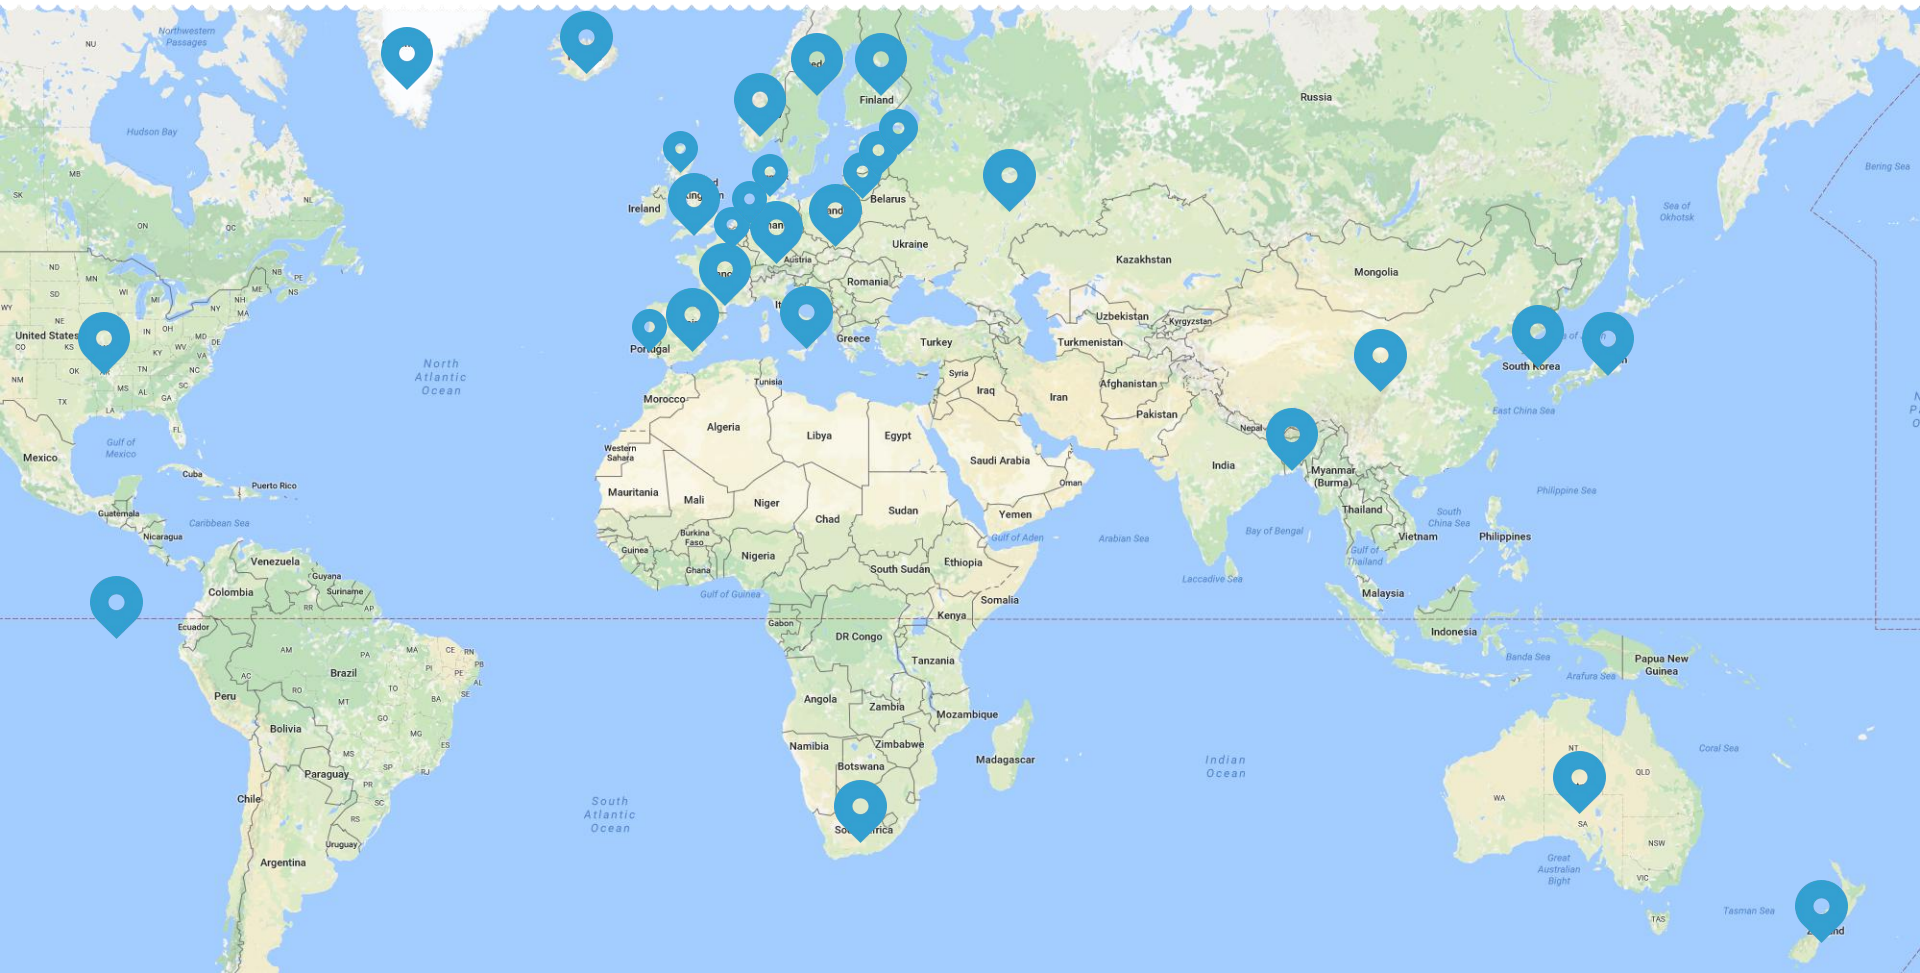

Project timeline

RFQ → Project Execution plan

Newbuilding

Refurbishment

Clients

Work location

Highest standard of quality is guaranteed

Top-quality materials, modern design and software solutions are combined to achieve the highest level of comfort.

Meyer Turku. Mein Schiff 5

2016

**Quality is remembered longer
than a good deal**

AROSMARINE
S H I P I N T E R I O R

**Aros Marine
J. Janonio g. 6B, Klaipeda,
Lithuania, LT-92252**

**+370 46 247 297
info@arosmarine.com
www.arosmarine.com**