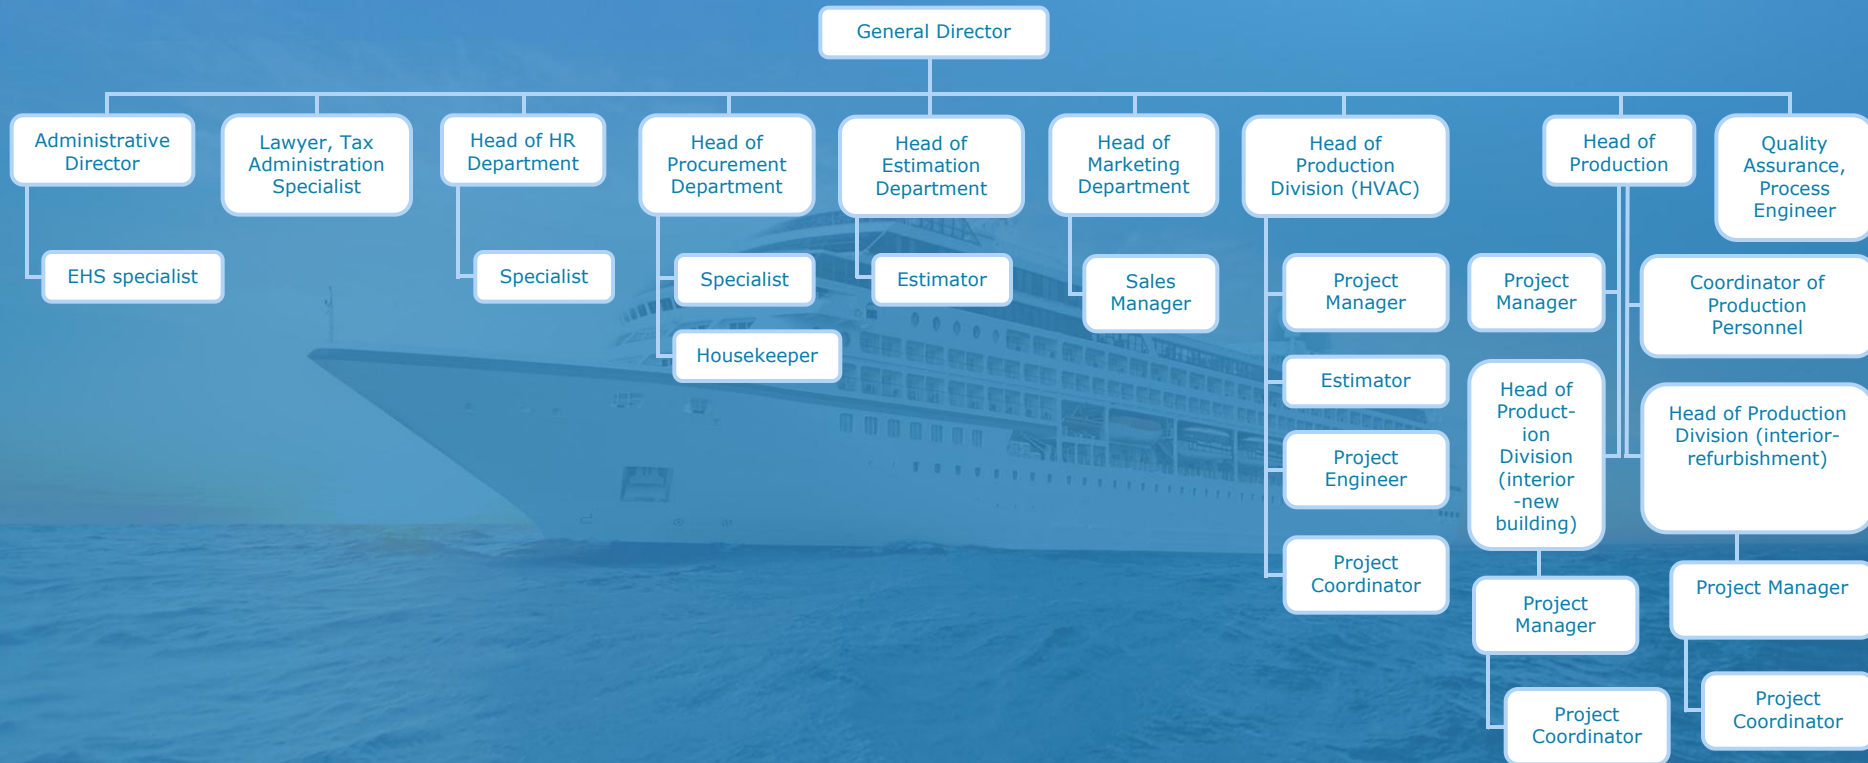

AROSMARINE
S H I P I N T E R I O R

We outfit vessels

**Ship
interior**

**Marine
furniture**

**HVAC
systems**

**Electrical
instalation**

Where we are

Aros Marine is a privately owned company based in Klaipeda, Lithuania and providing marine interior installation services of varying scale and complexity all over the world.

★★★★★
STRONGEST
in LITHUANIA

AHK

Organisational chart

Our team of 355 employees

Certificates

Highest standard of quality is guaranteed

Facts and figures

Turnover

Project timeline

RFQ → Project Execution plan

Newbuilding

Refurbishment

Clients

Work location

Highest standard of quality is guaranteed

Top-quality materials, modern design and software solutions are combined to achieve the highest level of comfort.