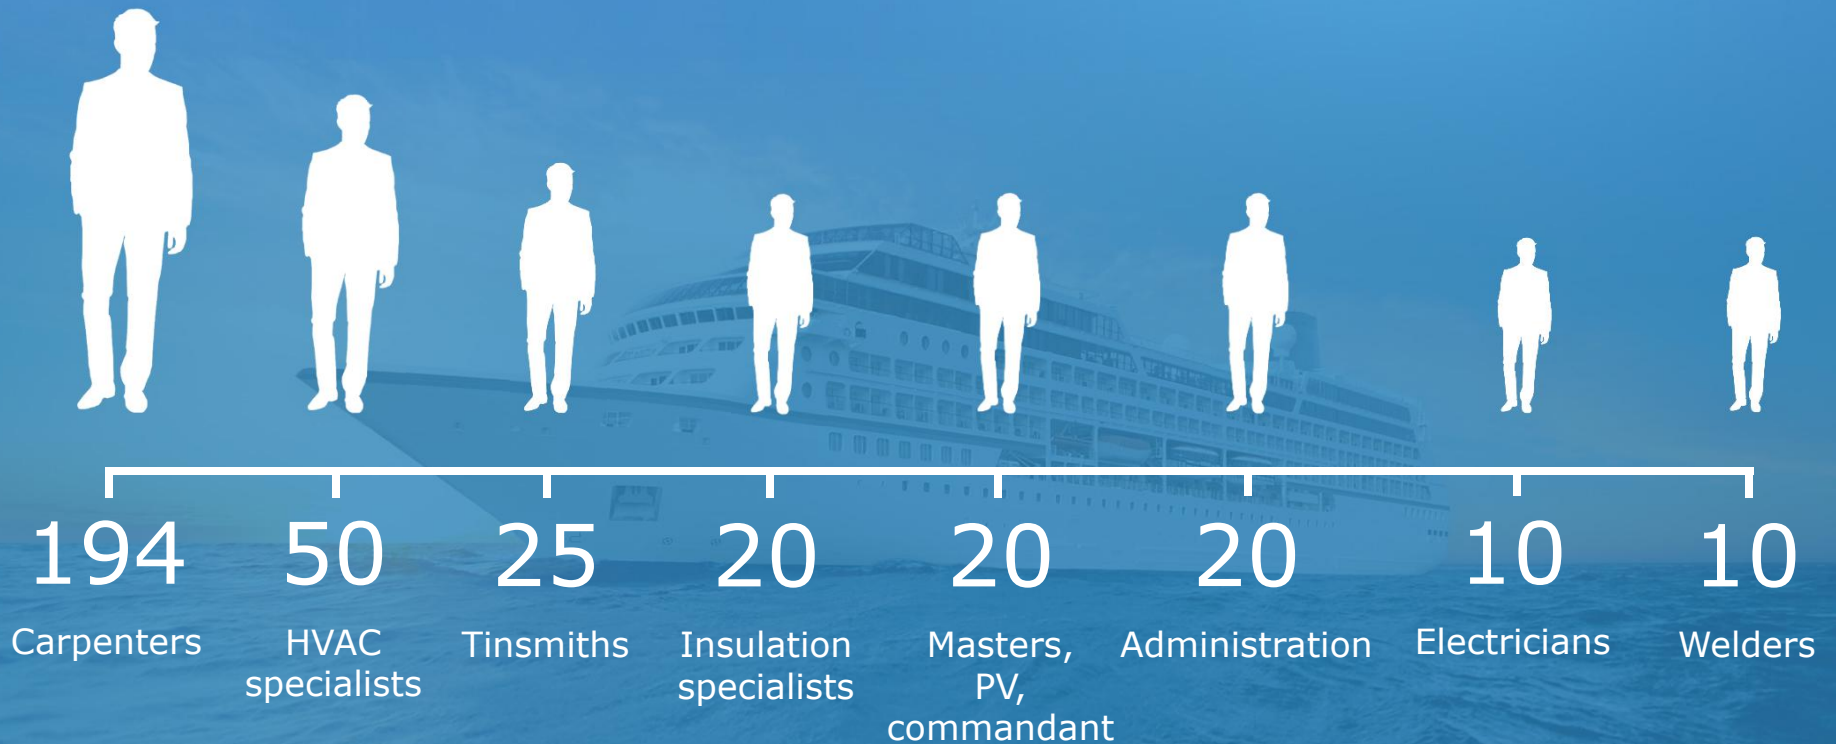

★★★★★
STRONGEST
in LITHUANIA

AHK

Organisational chart

Our team of 355 employees

Certificates

Highest standard of quality is guaranteed

Facts and figures

Turnover

Project timeline

RFQ → Project Execution plan

Newbuilding

Refurbishment

Clients

Work location

Highest standard of quality is guaranteed

Top-quality materials, modern design and software solutions are combined to achieve the highest level of comfort.